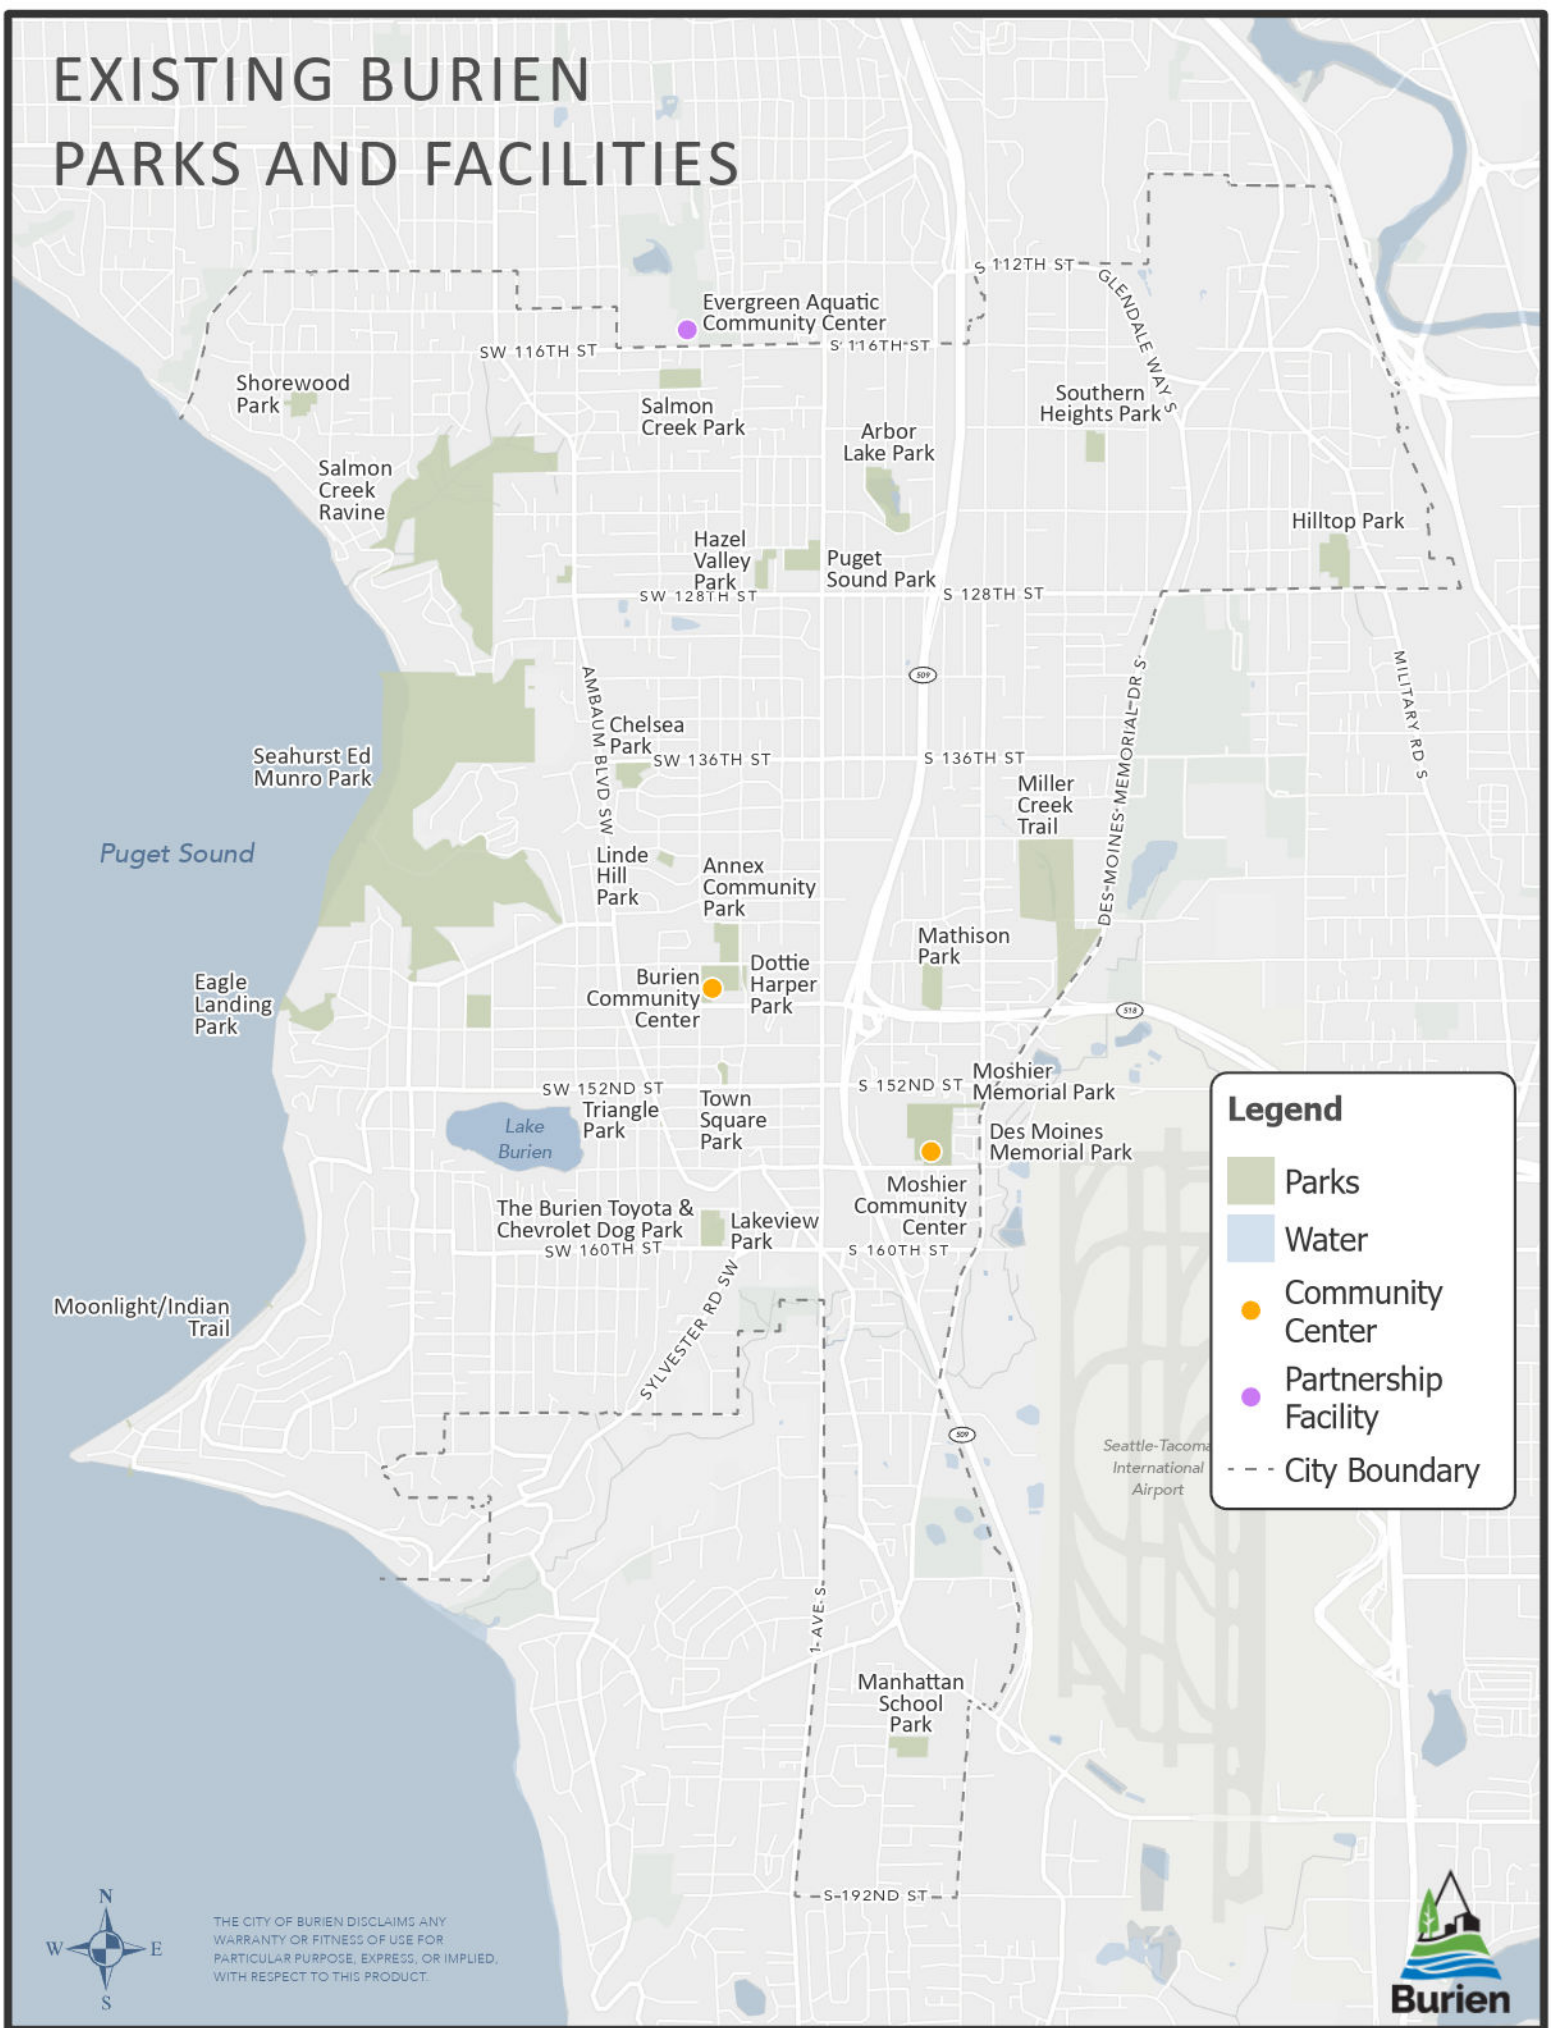

EXISTING BURIEN PARKS AND FACILITIES

Legend

- Parks
- Water
- Community Center
- Partnership Facility
- City Boundary

THE CITY OF BURIEN DISCLAIMS ANY WARRANTY OR FITNESS OF USE FOR PARTICULAR PURPOSE, EXPRESS, OR IMPLIED, WITH RESPECT TO THIS PRODUCT.